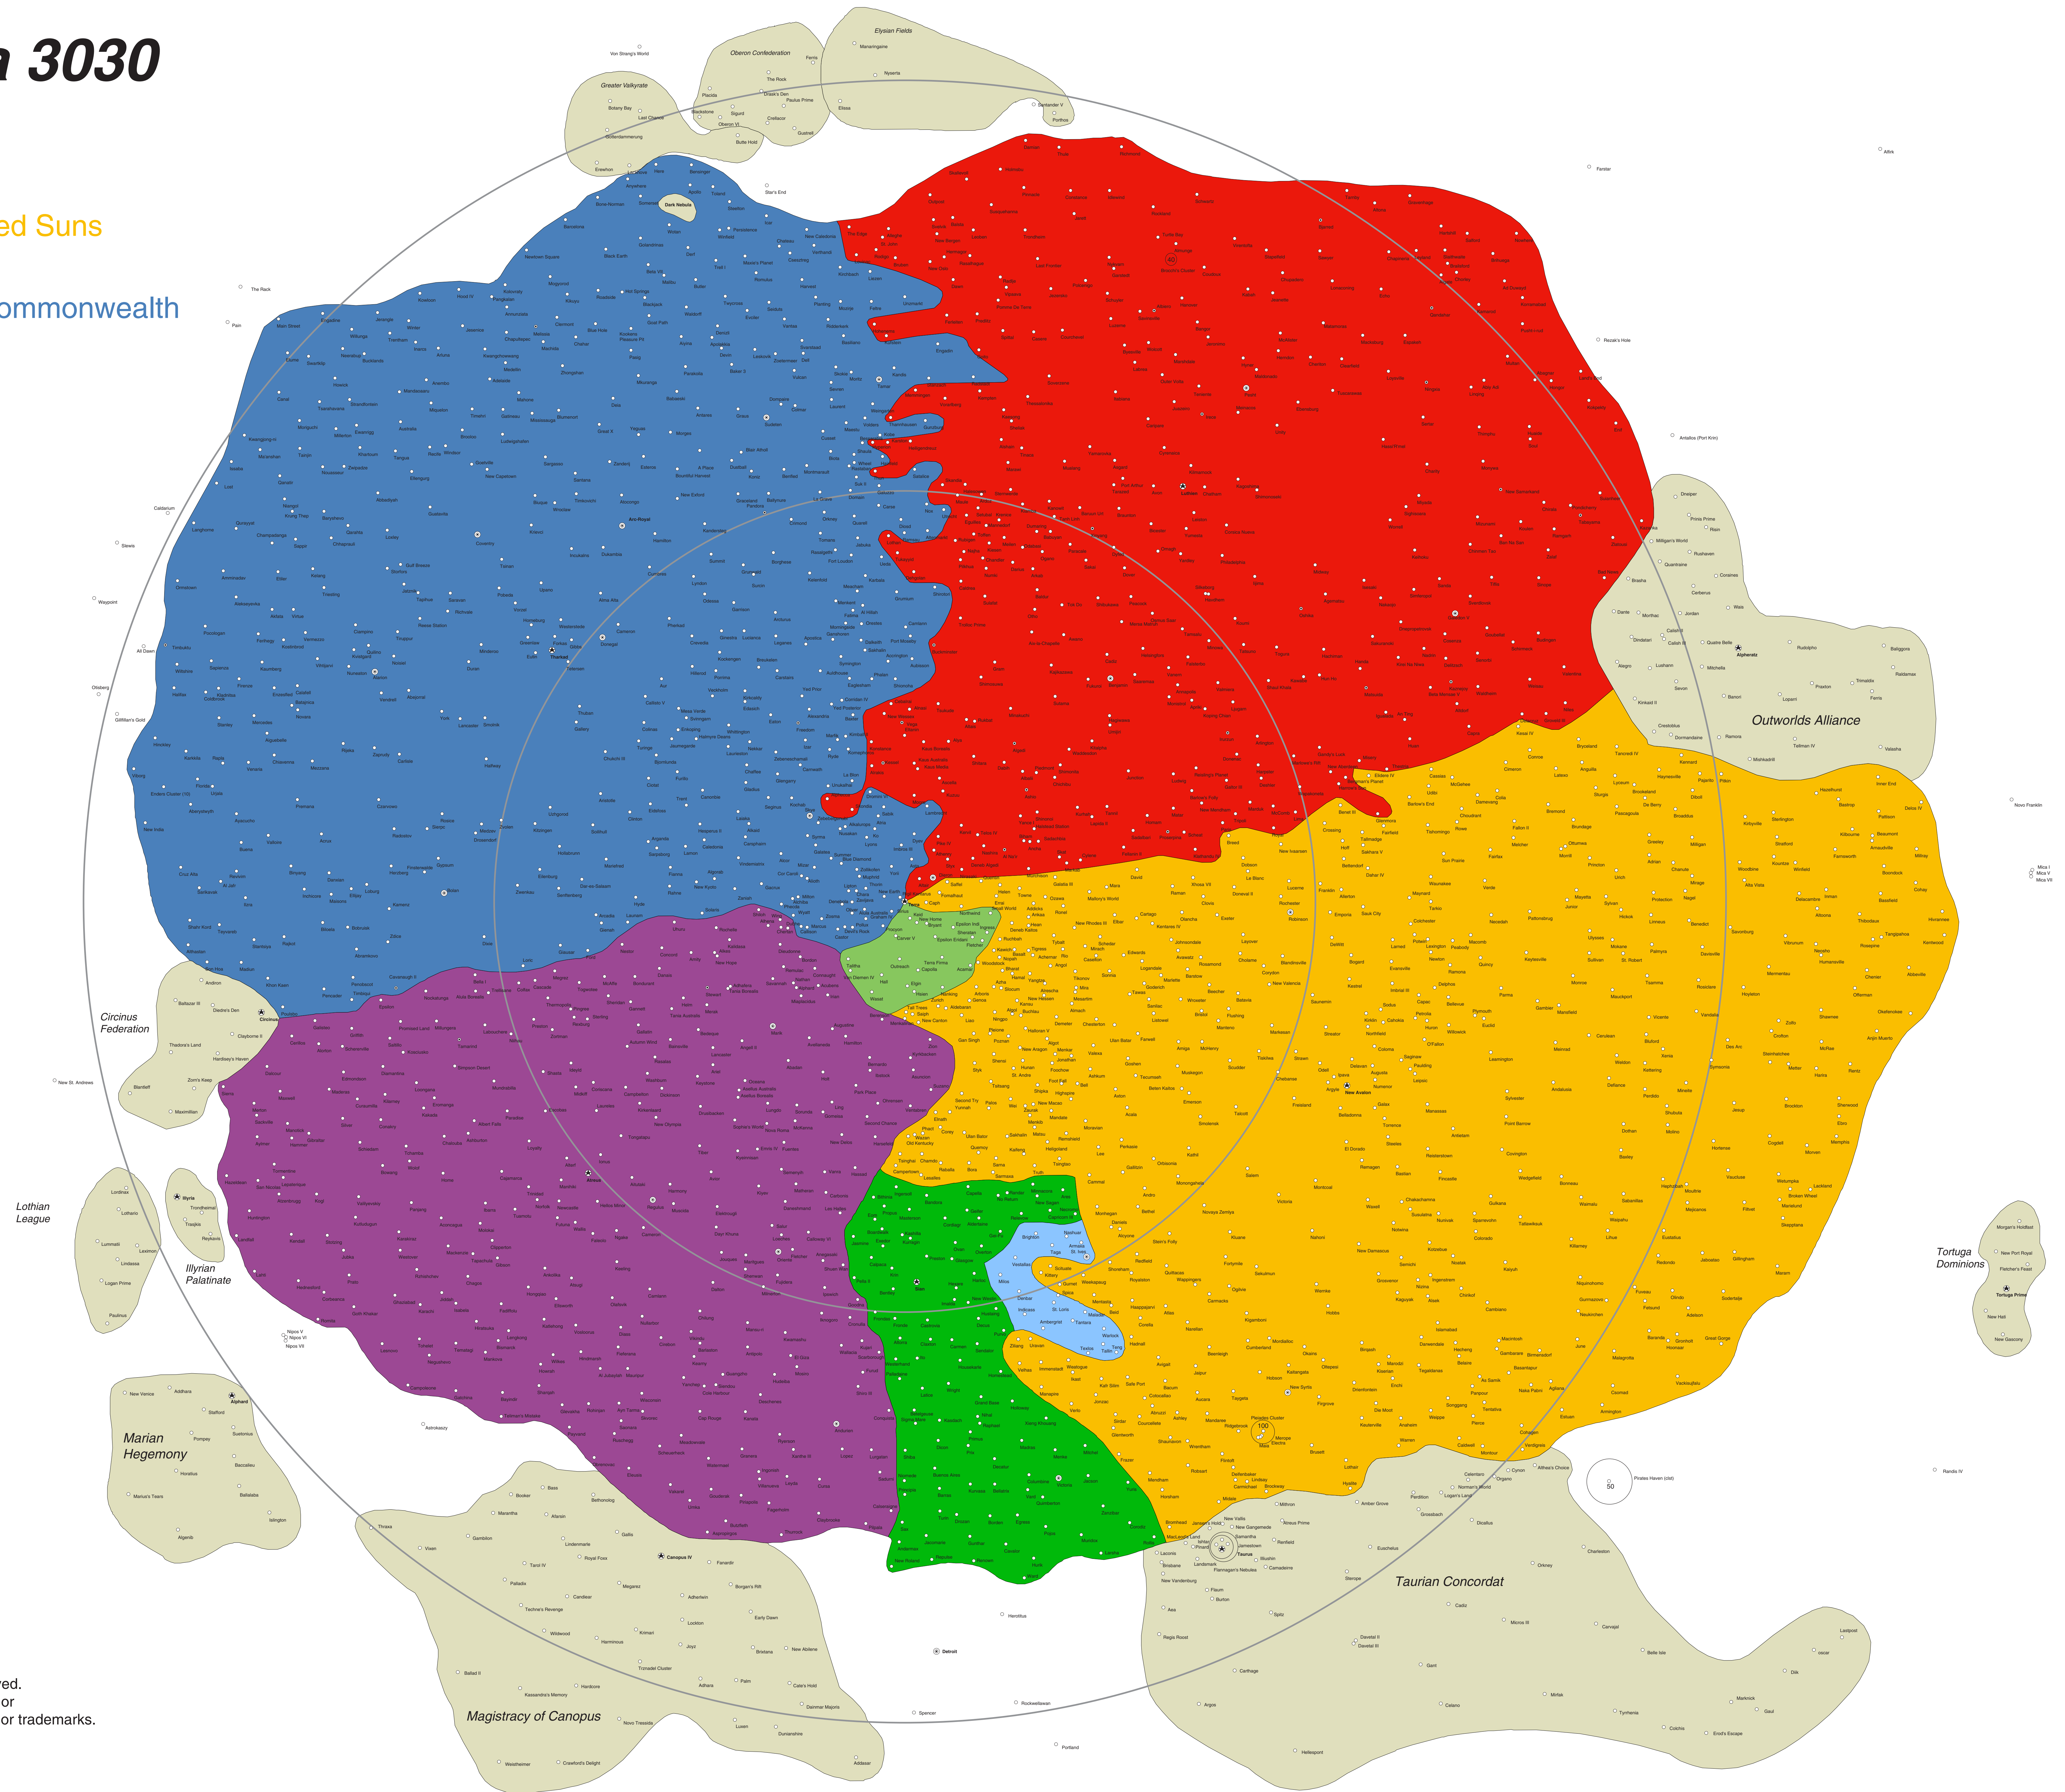

Inner Sphere circa 3030

- Capellan Confederation
- Draconis Combine
- Federated Commonwealth - Federated Suns
- Free Worlds League
- Federated Commonwealth - Lyrans Commonwealth
- St Ives Compact
- Free Rasalhague Republic
- Tikonov Free Republic
- Periphery States

LEGEND

- Region capital
- District capital
- National capital

0 30 60 90 120 150

150 LIGHTYEARS OR 46 PARSECS

SCALE: 1 CM = 13 LIGHTYEARS = 4 PARSECS

BattleTech is a Registered Trademark of FASA Corporation.
 Original BattleTech material Copyright by FASA Corporation. All Rights Reserved.
 Used without permission. Any use of FASA Corporation's copyrighted material or trademarks in this file should not be viewed as a challenge to those copyrights or trademarks.